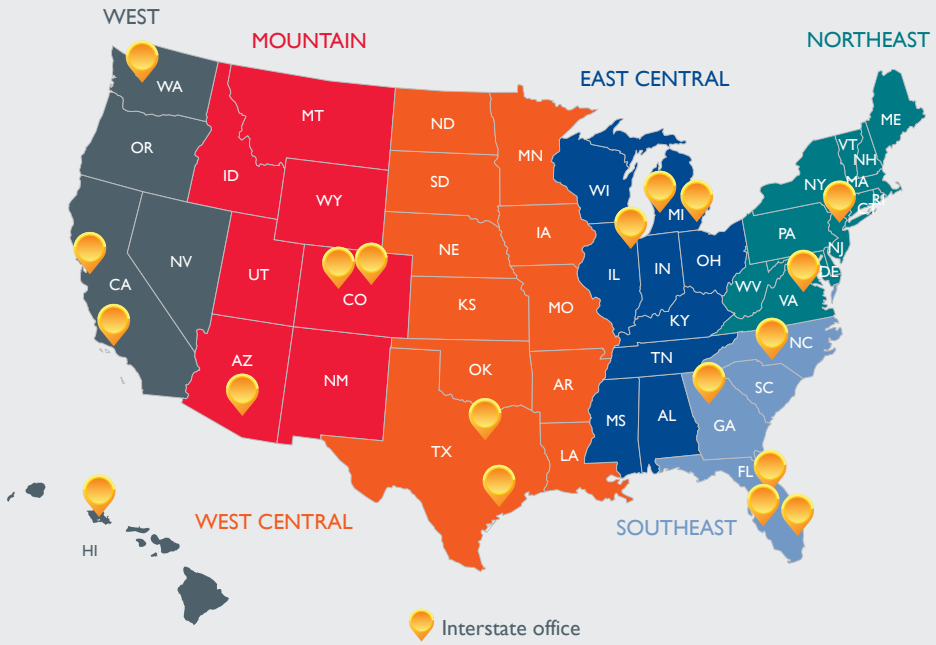

NATIONAL COVERAGE

800-622-6433 | 24-Hour Emergency Response
InterstateRestoration.com

EMERGENCY RESPONSE RESTORATION

- Emergency Mitigation
- Drying & Dehumidification
- Mold Remediation
- Asbestos Abatement
- Contents Restoration
- Temporary Power
- Temporary HVAC
- Fire & Smoke Damage
- Water Damage & Removal
- Catastrophic Storm Response
- Document Restoration

GENERAL CONTRACTING

- Structural Repairs
- Interior Finish Work
- Mechanical, Electrical, and Plumbing
- Demolition
- Construction Defect
- Code Compliance
- Going Green and LEED

PROPERTY DAMAGE CONSULTING