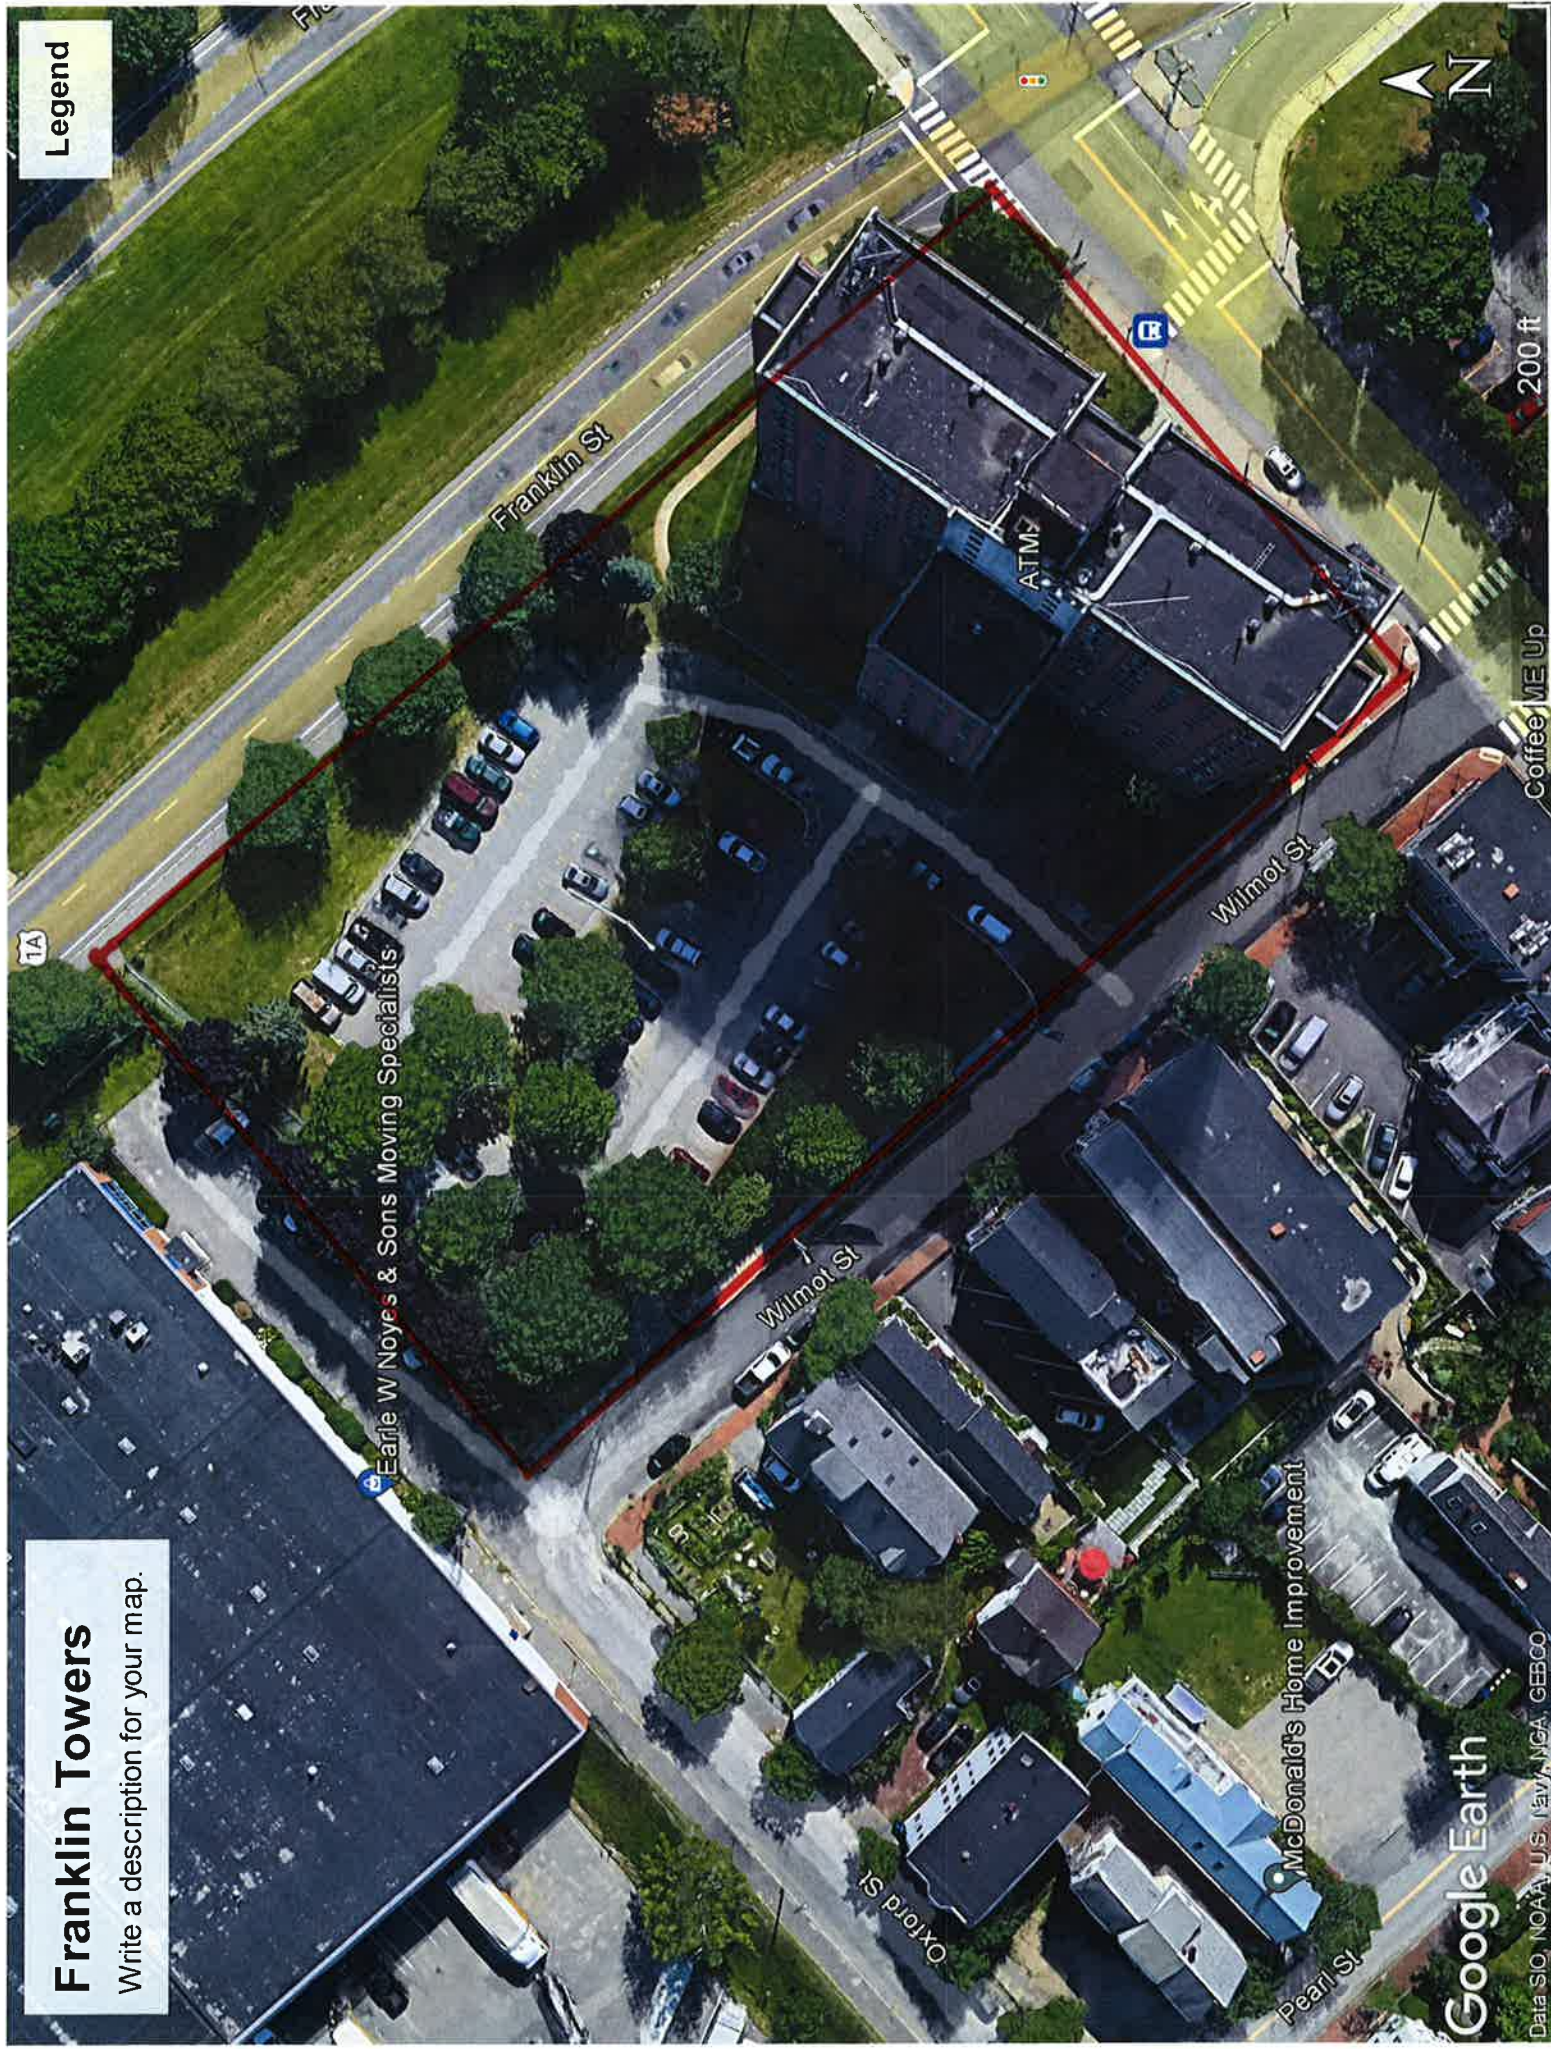

# Franklin Towers

Write a description for your map.

200 ft

Coffee ME Up

Earle W Noyes & Sons Moving Specialists

McDonald's Home Improvement

Google Earth

Data SIO, NOAA, U.S. Navy, NGA, GEBCO