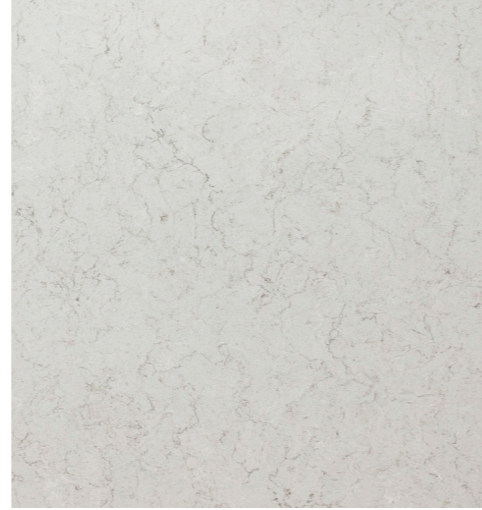

QUARTZ - Pompeii
Valley Frost

PORCELAIN PLANK – American Olean
Waterwood Weathered Oak WD18

GENERAL PAINT/ ABOVE CHAIR RAIL –
Sherwin Williams
SW7028 Incredible White

CHAIR RAIL AND DOORS– Sherwin Williams
SW7018 Dovetail