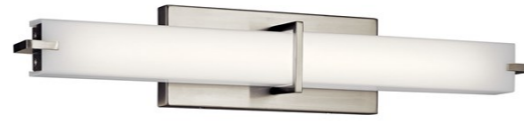

ELEVATOR WALL – Olympia Tile and Stone
Eterna Series Calacatta Grey OV.ET.CTG.1224.PL

METAL FINISHING EDGE – Schluter
Quadec

PORCELAIN PLANK – American Olean
Waterwood Weathered Oak WD18

DECORATIVE LIGHT FIXTURE - AFX
Ashland LED Flushmount

CHAIR RAIL AND DOORS– Sherwin Williams
SW7018 Dovetail

FLOOR PORCELAIN TILE – Atlas Concorde
Cove Pebble 12"x24"

PLUMBING FIXTURES
Automatic Fixtures

TOILET PARTITIONS - Scranton Products
Hiny Hiders Grey Color

WALL PORCELAIN TILE ON TOILET WALL – CERAMIC MATRIX
Lumina Curve White 10"x30"

VANITY LIGHT FIXTURE– Kichler
Linear LED Vanity Light Brushed Nickel

GENERAL PAINT/ ABOVE CHAIR RAIL –
Sherwin Williams
SW7028 Incredible White