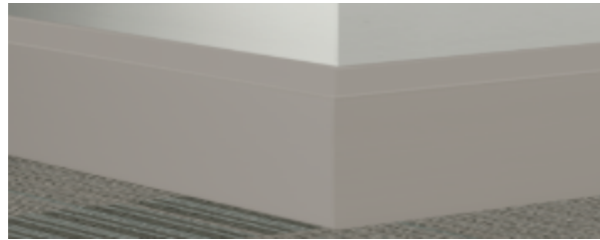

VINYL PROFILE BASE- Tarkett
MW-32-R Equinox Pebble