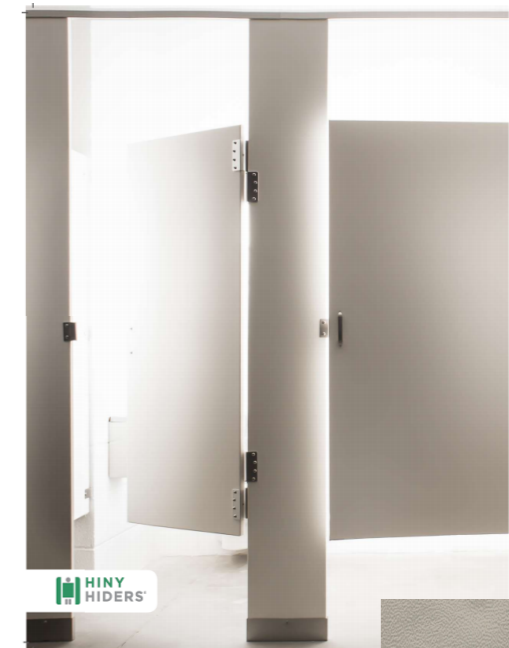

GENERAL PAINT/ ABOVE CHAIR RAIL –
Sherwin Williams
SW7028 Incredible White

CHAIR RAIL AND DOORS– Sherwin Williams
SW7018 Dovetail