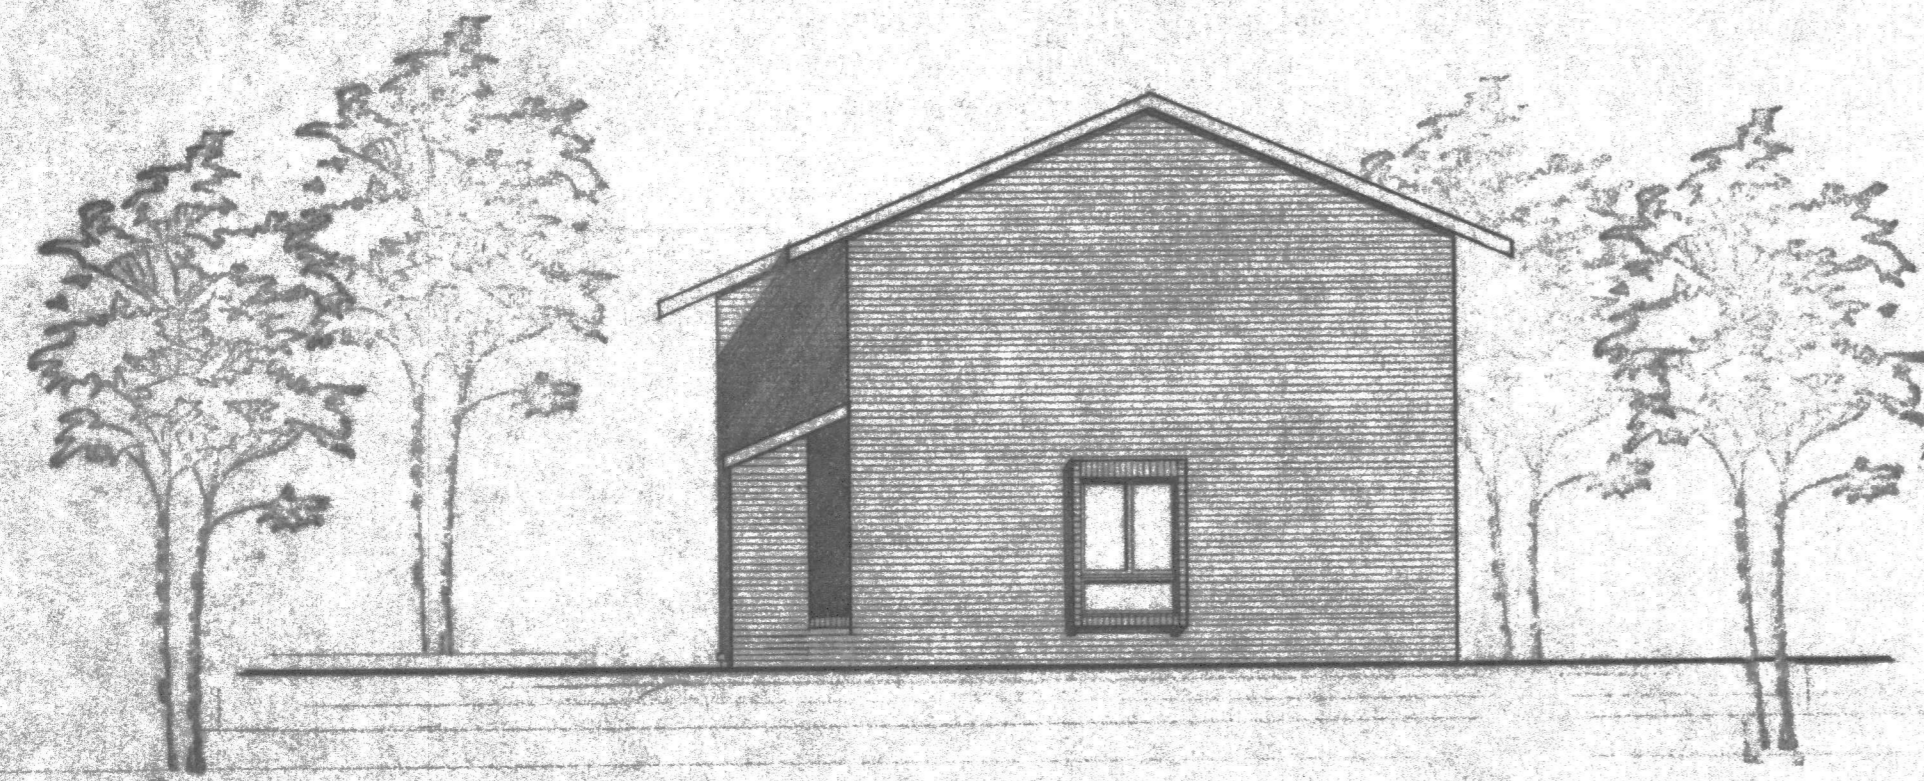

FRONT ELEVATION
SCALE: 1/8" = 1'-0"

SIDE ELEVATION
SCALE: 1/8" = 1'-0"

PLAN - 2 BEDROOM / 2 STORY / REGULAR / DUPLEX
SCALE: 1/4" = 1'-0"

DATE	APPROVED	REVISIONS	BY