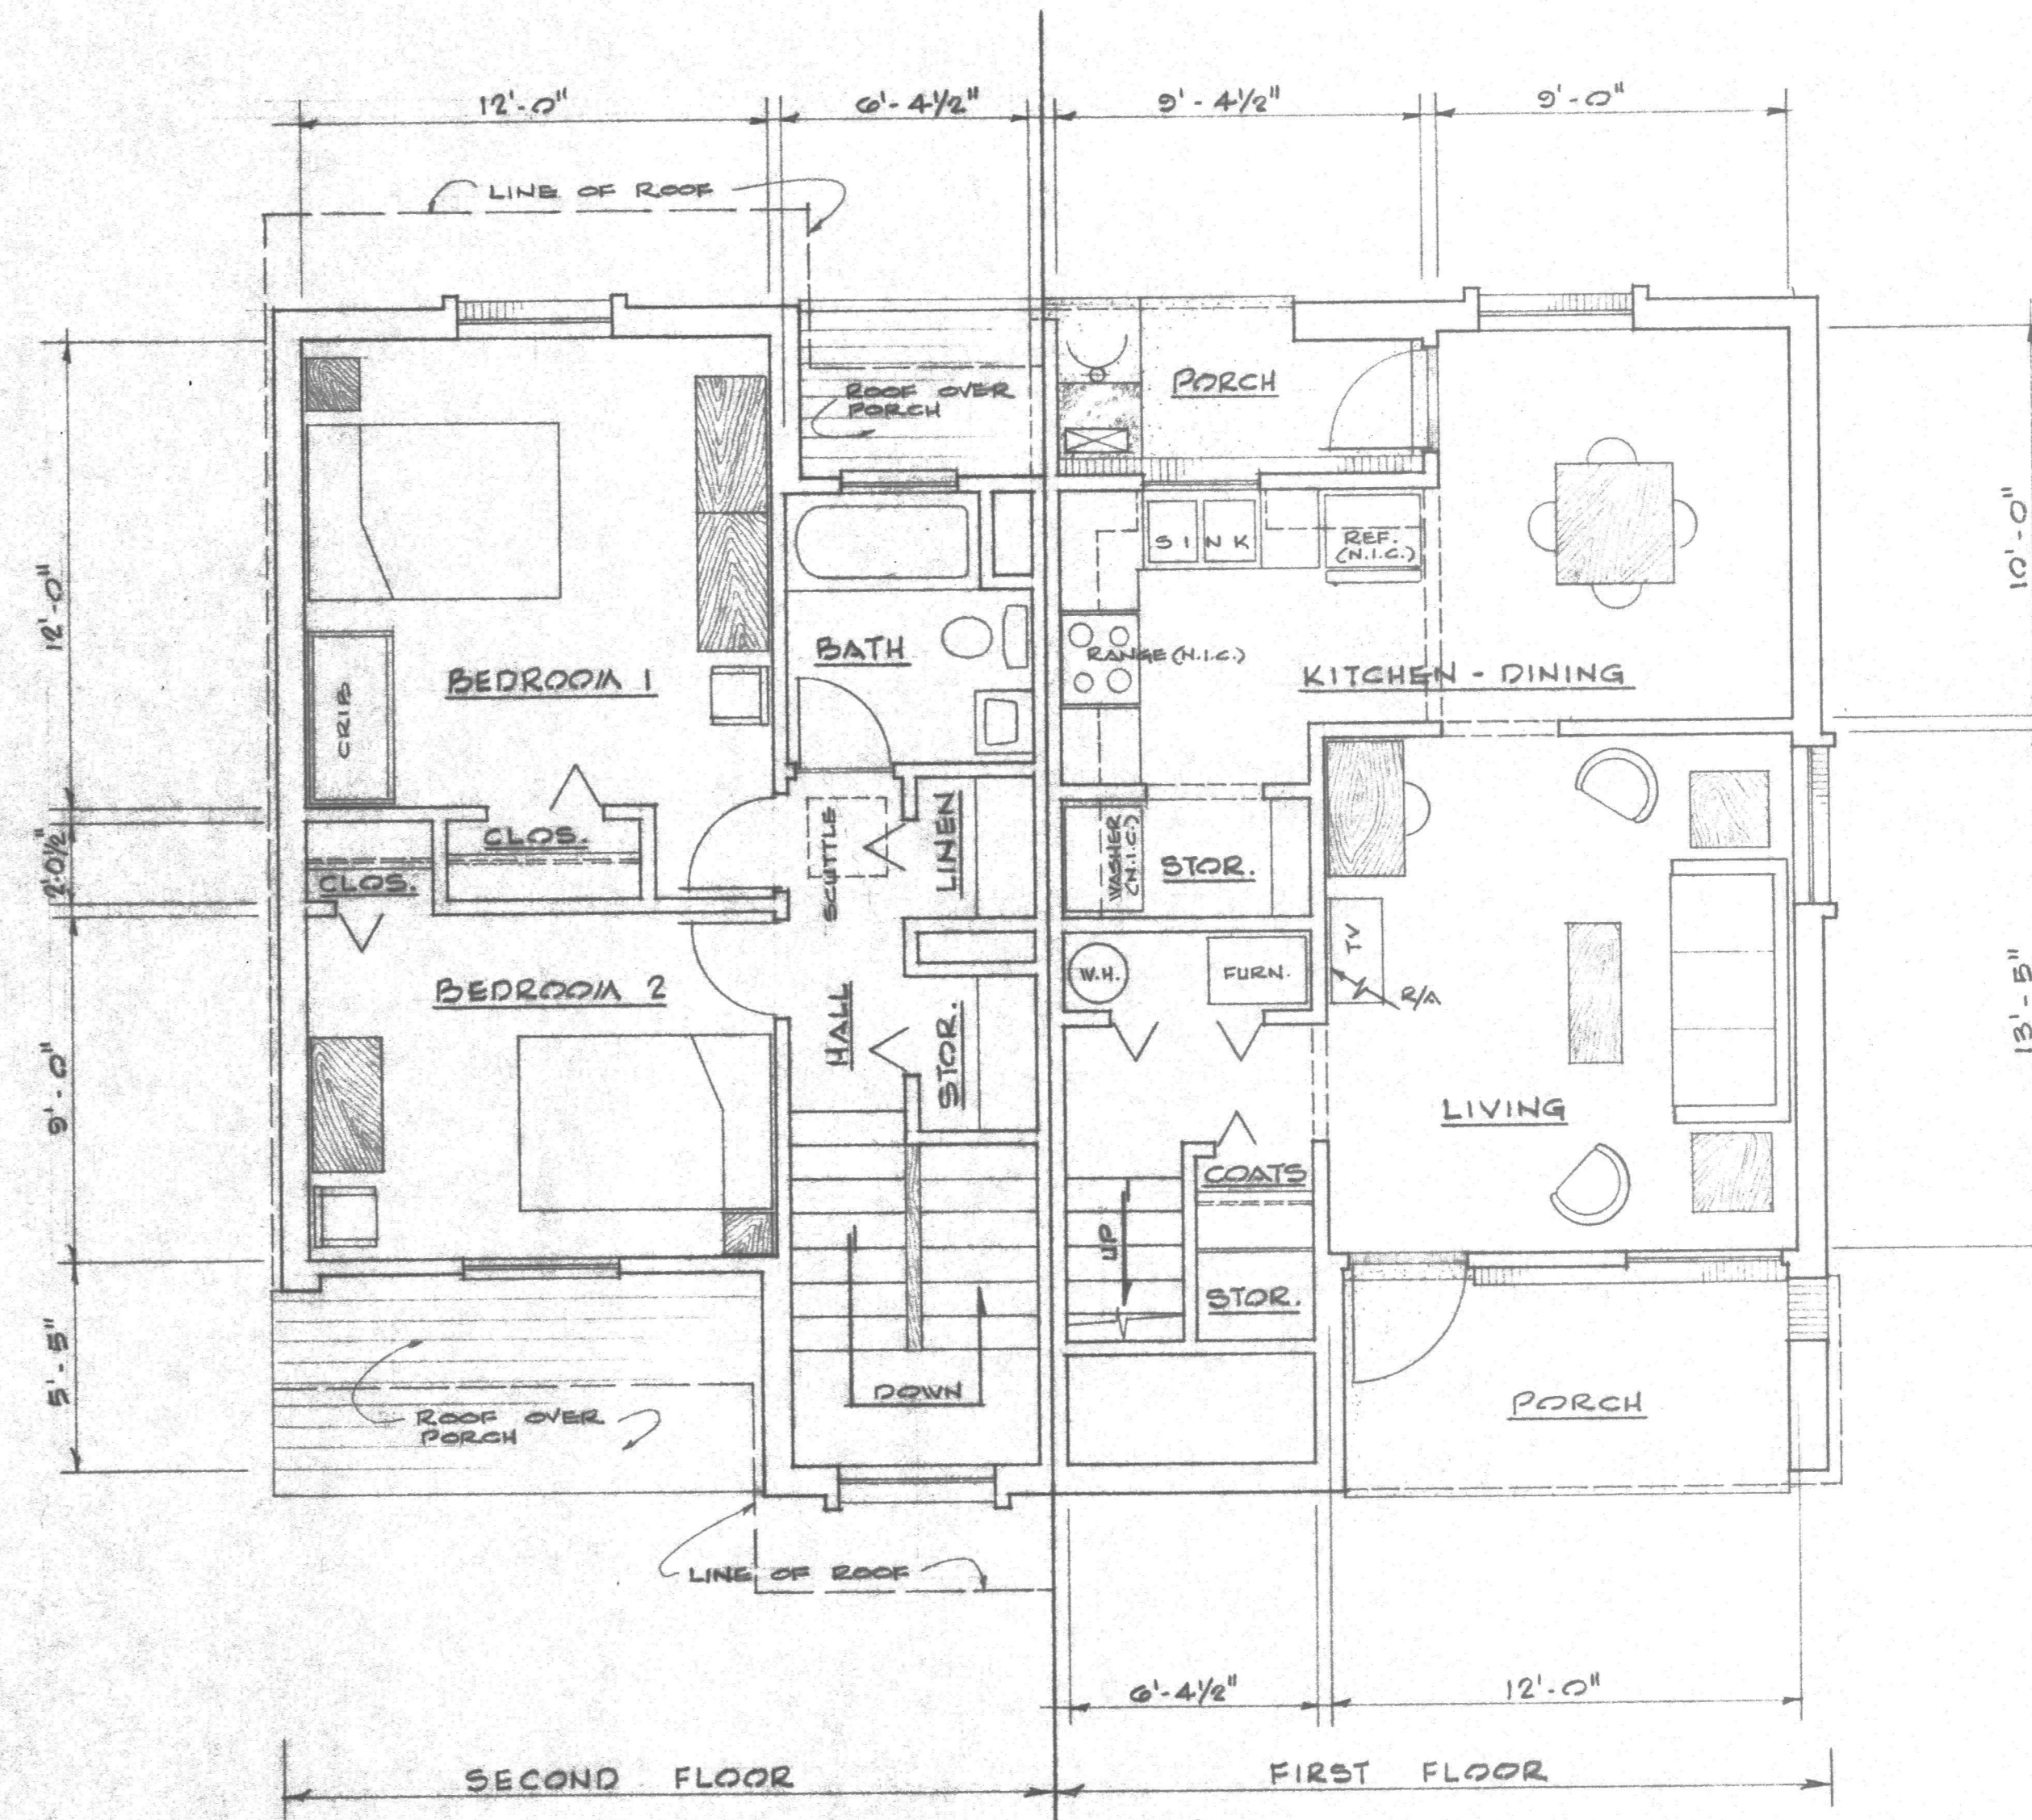

FRONT ELEVATION
SCALE: 1/8" = 1'-0"

SIDE ELEVATION
SCALE: 1/8" = 1'-0"

PLAN - 2 BEDROOM / 2 STORY / REGULAR / DUPLEX
SCALE: 1/4" = 1'-0"

DATE	APPROVED	REVISIONS	BY