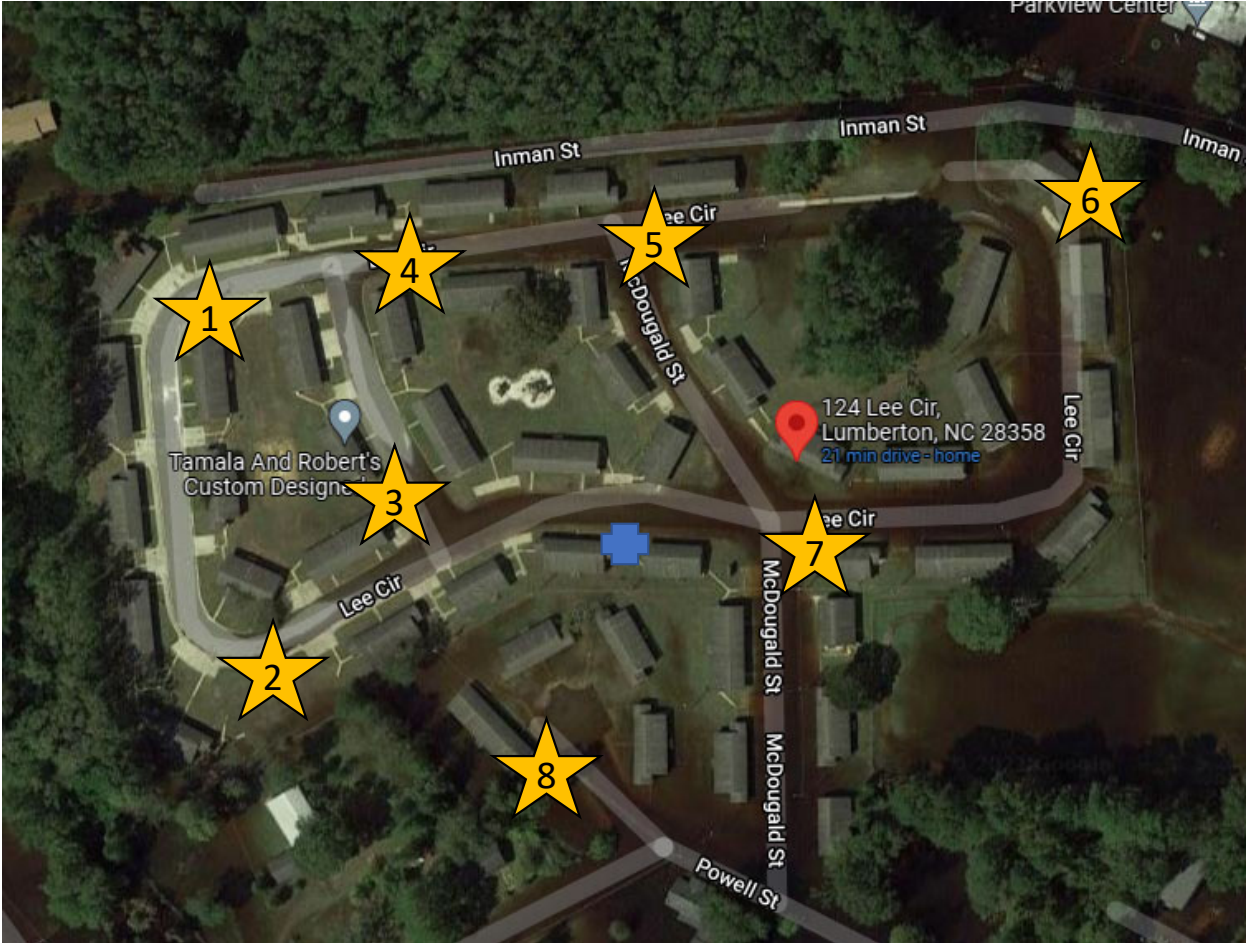

Camera Locations

RFP: HACL 2022-003

Title: Video Surveillance System – Eastwood / Lumbee / 120 Edens

Camera Locations

Housing Authority of the City of Lumberton

Eastwood Terrace

 Community Center (Headend)

 1 Camera Locations w/ Poles

Camera Locations

Housing Authority of the City of Lumberton

Lumbee Homes

 Community Center (Headend)

 Camera Locations w/ Poles

 Camera view other than 360

Position	Pole #	Camera (Lense #)	View Degrees
1	4426	P3719 (4)	360
2	4435	P3719 (4)	360
3	4422	P3719 (4)	360
4	4436	P3719 (4)	360
5	4440	P3719 (4)	360
6	4460	P3719 (4)	360
7	4449	P3719 (4)	360
8	4416	P3719 (4)	360

Camera Locations