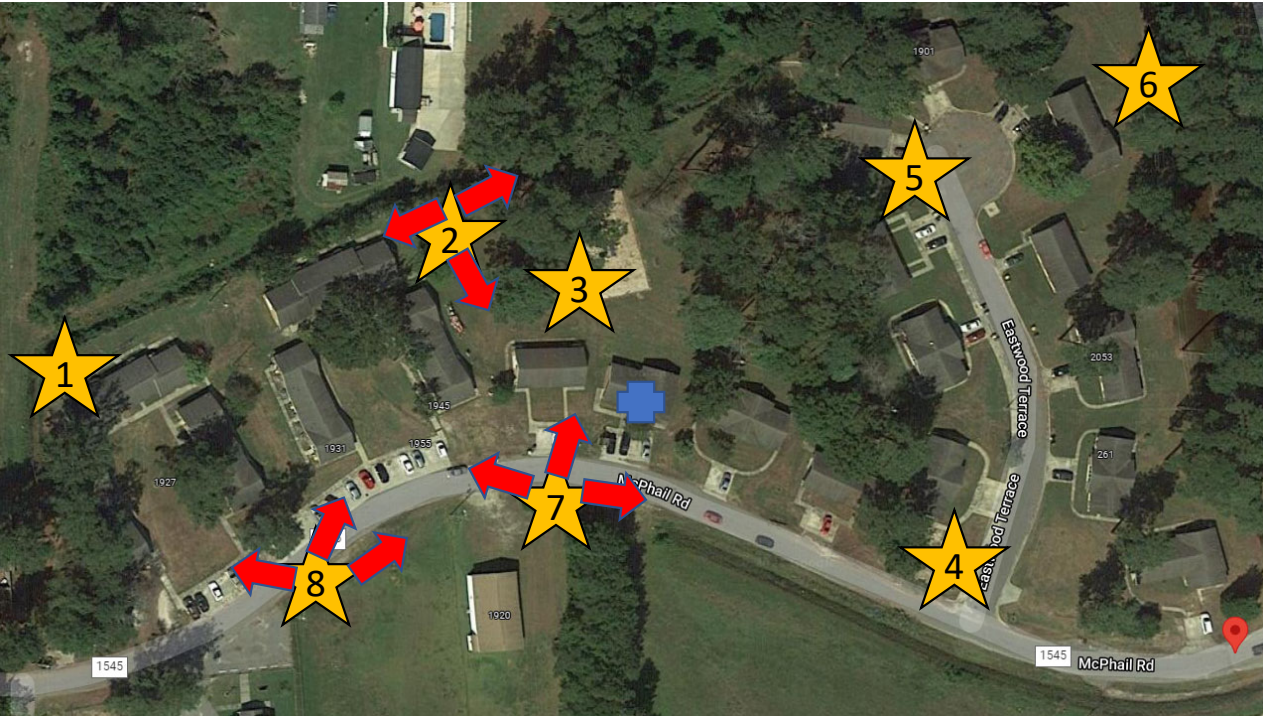

Camera Locations

RFP: HACL 2022-003

Title: Video Surveillance System – Eastwood / Lumbee / 120 Edens

Camera Locations

Housing Authority of the City of Lumberton

Eastwood Terrace

 Community Center (Headend)

 1 Camera Locations w/ Poles

 Camera view other than 360

Position	Pole #	Camera (Lense #)	View Degrees
1	10031	P3719 (4)	360
2	No #	P3719 (3)	270
3	7116	P3719 (4)	360
4	9904	P3719 (4)	360
5	9899	P3719 (4)	360
6	9896	P3719 (4)	360
7	7112	P3719 (3)	270
8	7114	P3719 (3)	270

Camera Locations

Housing Authority of the City of Lumberton

Lumbee Homes

 Community Center (Headend)

 Camera Locations w/ Poles

 Camera view other than 360

Position	Pole #	Camera (Lense #)	View Degrees
1	4426	P3719 (4)	360
2	4435	P3719 (4)	360
3	4422	P3719 (4)	360
4	4436	P3719 (4)	360
5	4440	P3719 (4)	360
6	4460	P3719 (4)	360
7	4449	P3719 (4)	360
8	4416	P3719 (4)	360

Camera Locations