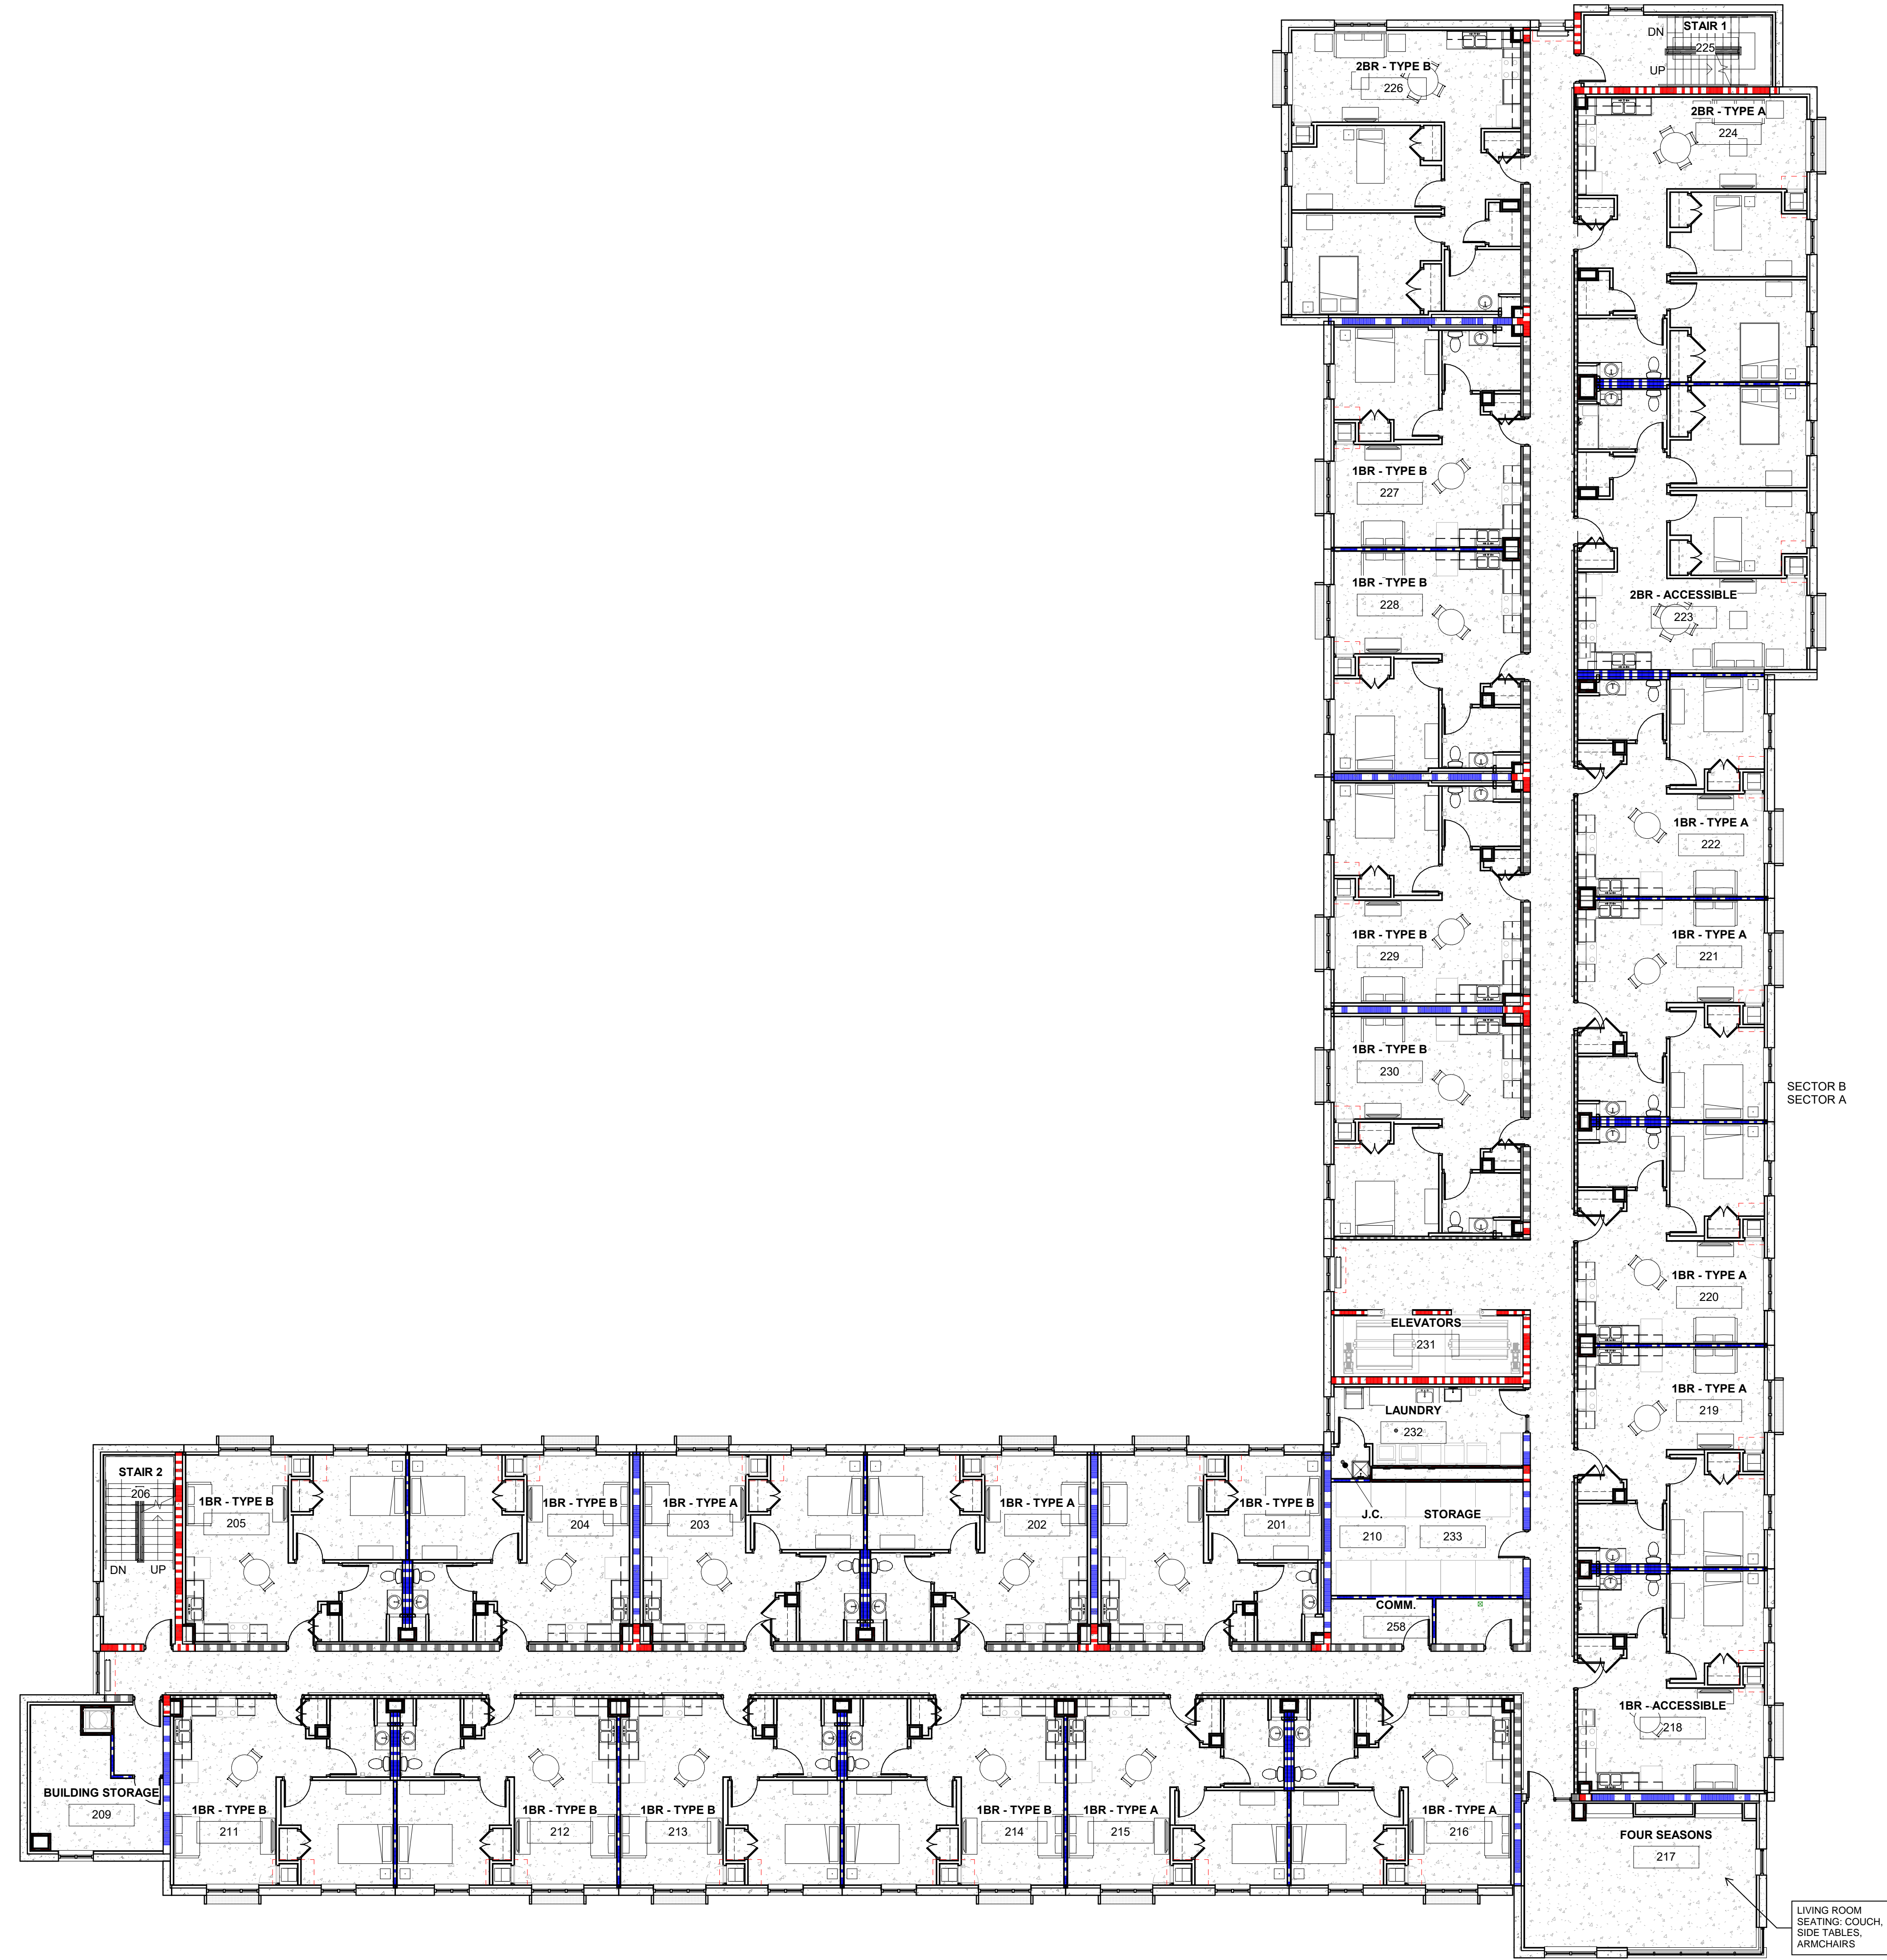

LEVEL 1
SCALE - 1" = 10'

CONCEPTUAL FURNITURE PLAN
HED 09/13/21

LEVEL 3
SCALE - 1" = 10'

CONCEPTUAL FURNITURE PLAN
HED 09/13/21

LEVEL 4
SCALE - 1" = 10'

CONCEPTUAL FURNITURE PLAN
HED 09/13/21