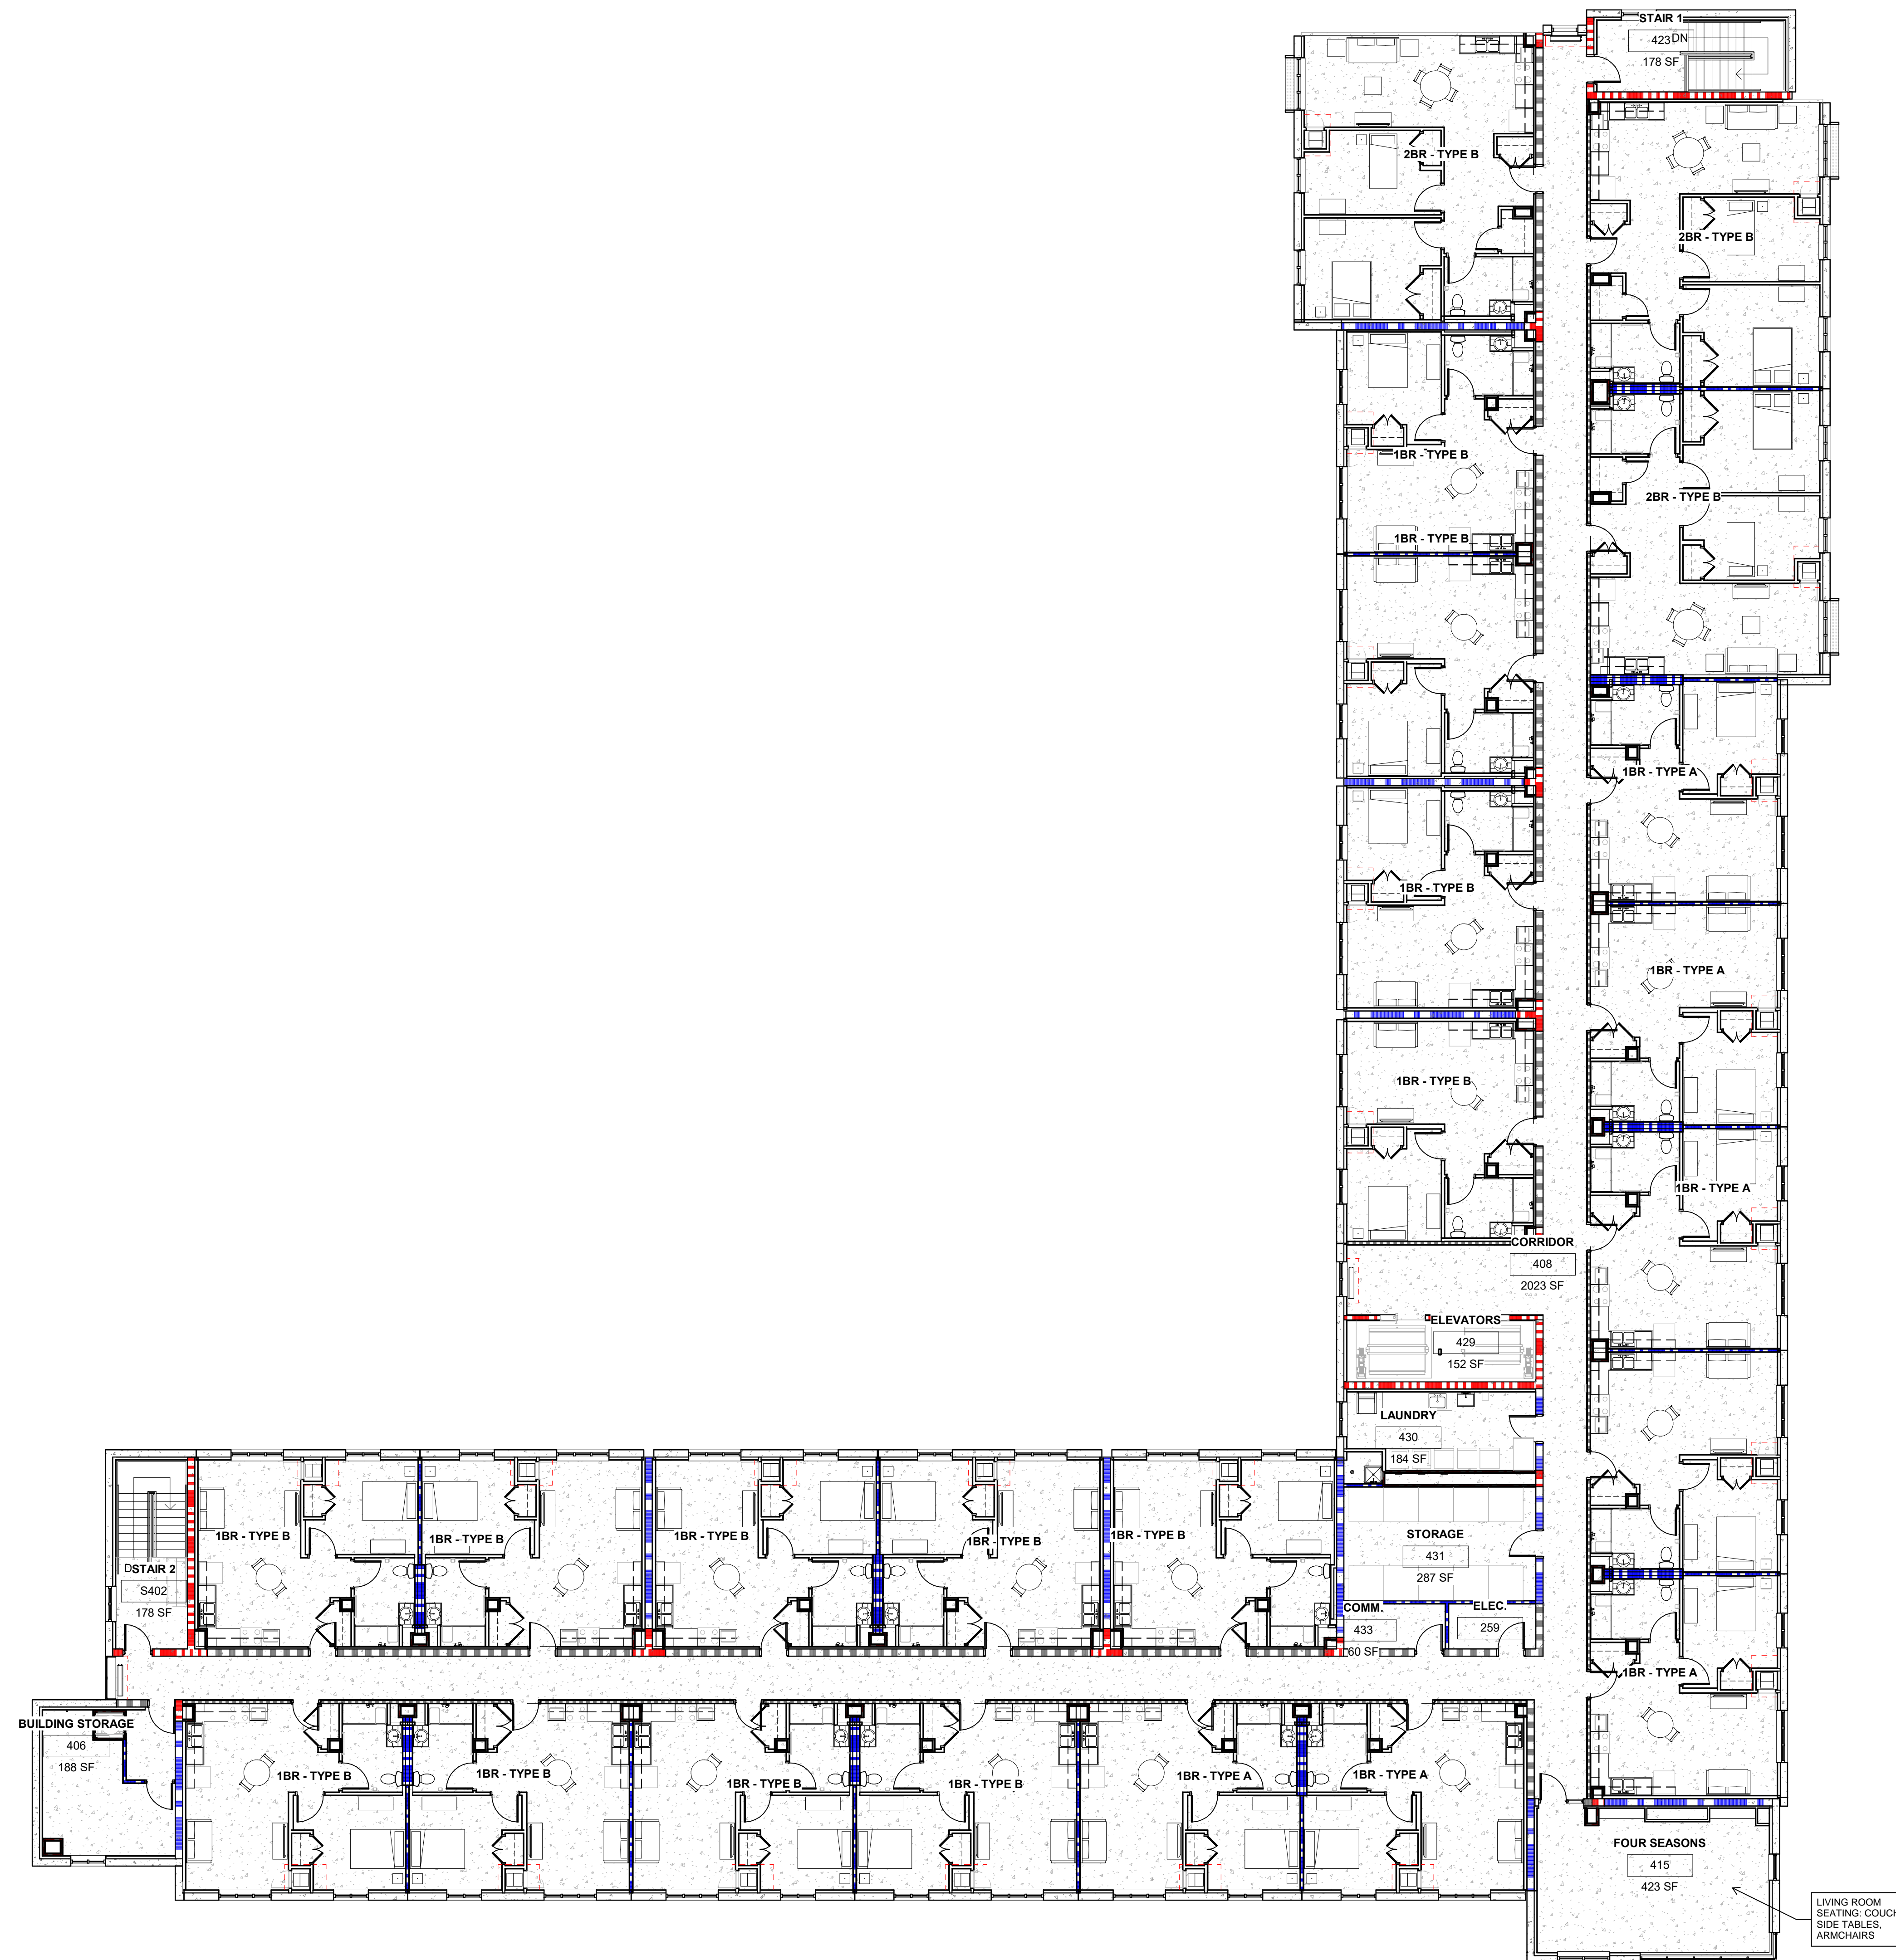

LEVEL 1
SCALE - 1" = 10'

CONCEPTUAL FURNITURE PLAN
HED 09/13/21

LEVEL 3
SCALE - 1" = 10'

CONCEPTUAL FURNITURE PLAN
HED 09/13/21

LEVEL 4
SCALE - 1" = 10'

CONCEPTUAL FURNITURE PLAN
HED 09/13/21