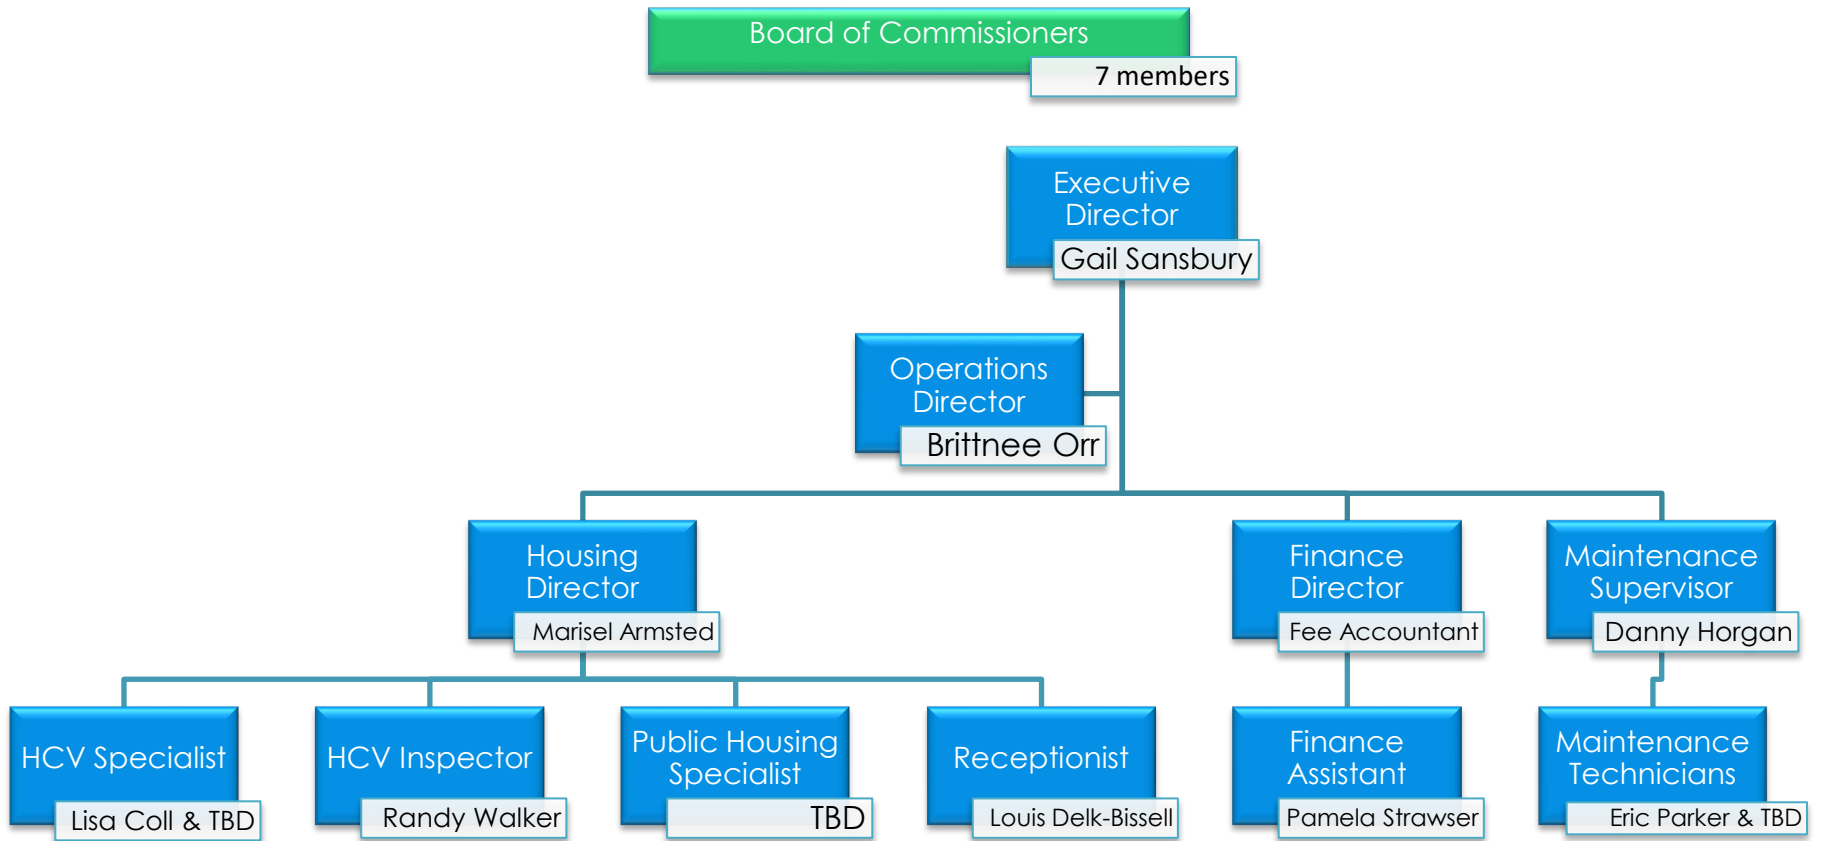

FORT WALTON BEACH HOUSING AUTHORITY ORGANIZATIONAL CHART

FORT WALTON BEACH HOUSING AUTHORITY BOARD OF COMMISSIONER ORGANIZATIONAL CHART